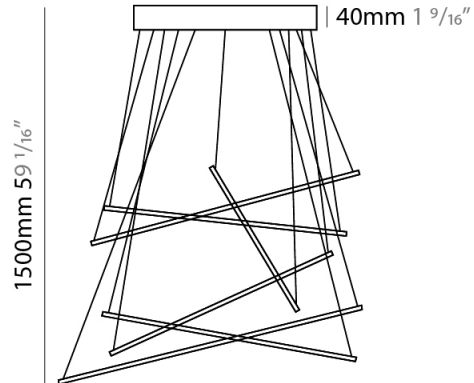

300mm 11 13/16"

300mm 11 13/16"