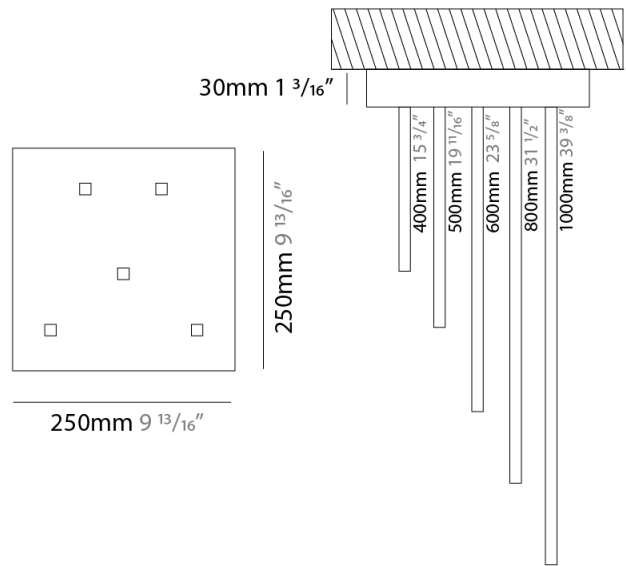

GENERAL

Series: Spillo
 Subseries: Spillo Horizontal
 Brand: Icone
 Division: Design
 Mounting Type: Suspension
 Mounting Location: Ceiling
 Subcategory: Ambient

PHYSICAL

Shape: Abstract
 Width (mm): 1040
 Width (in): 40 ¹⁵/₁₆
 Height (mm): 1500
 Height (in): 59 ¹/₁₆
 Light Distribution: Direct
 Fixture Finish: WHI / CHR / BGD
 Fixture Material: Brass

GENERAL

Series: Spillo
 Subseries: Spillo 5 Rod
 Brand: Icone
 Division: Design
 Mounting Type: Recessed
 Mounting Location: Ceiling
 Subcategory: Ambient

PHYSICAL

Shape: Abstract
 Width (mm): 50
 Width (in): 1 ¹⁵/₁₆
 Height (mm): 1000
 Height (in): 39 ³/₈
 Light Distribution: Adjustable
 Fixture Finish: WHI / BLK / CHR / BGD
 Fixture Material: Brass

LED

Color Temperature (°K): 2700 / 3000
 Nominal Lumen (lm): 3850
 CRI: >90 CRI
 Lamp Life (hrs): 50000

OPTICAL

Adjustability: Tilt 120°

RATINGS AND CERTIFICATIONS

Certified By: Certified for North American Standards
 IP rating: IP20