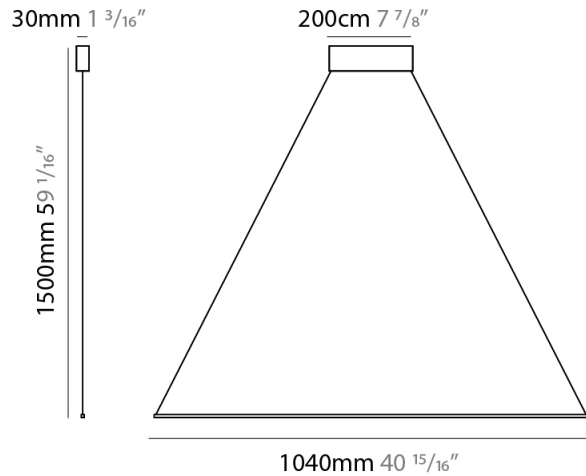

SPILLO HORIZONTAL SUSPENSION

D42050- _____ - _____
base number   Color   Finish
                                         Temperature   Options

1. To build a product code in our configurator select the specify button on the base model # product page
2. To build a manual product code on this datasheet choose from the options listed below in blue font and add the suffix to the base model #

GENERAL

Series: Spillo
Subseries: Spillo Horizontal
Brand: Icone
Division: Design
Mounting Type: Suspension
Mounting Location: Ceiling
Subcategory: Ambient

PHYSICAL

Shape: Abstract
Width (mm): 1040
Width (in): 40 ¹⁵/₁₆
Height (mm): 1500
Height (in): 59 ¹/₁₆
Light Distribution: Direct
Fixture Finish: WHI / CHR / BGD
Fixture Material: Brass

ELECTRICAL

Lamp Type: LED
Total Output Wattage (W): 13.20
Dimming: 0-10V Dimming
Driver Included: Yes
Driver Location: Integrated
Driver Type: Constant Current - 120Vac - non-dimming
Driver Class: Class 2
Input Voltage (V): 120 - 277
Output Voltage (V): 12
Upon Request: (Not included - see components) Remote: 0-10Vdc dimming / 277Vac

LED

Color Temperature (°K): 2700 / 3000
Nominal Lumen (lm): 1100
CRI: >90 CRI
Lamp Life (hrs): 50000

OPTICAL

RATINGS AND CERTIFICATIONS

Certified By: Certified for North American Standards
IP rating: IP20