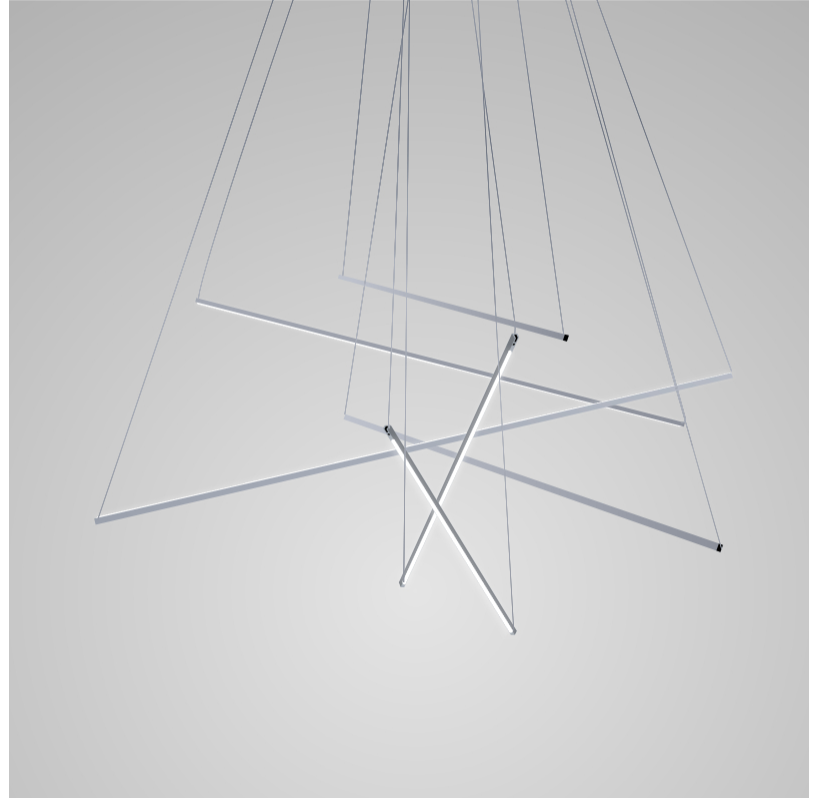

PROJECT	_____
TYPE	_____
SPECIFIER	_____
QUANTITY	_____
DATE	_____

SPILLO 6 ROD SUSPENSION

D42053- _____ - _____
base number   Color   Finish
                         Temperature   Options

1. To build a product code in our configurator select the specify button on the base model # product page
2. To build a manual product code on this datasheet choose from the options listed below in blue font and add the suffix to the base model #

GENERAL

Series: Spillo
Subseries: Spillo 6 Rod
Brand: Icone
Division: Design
Mounting Type: Suspension
Mounting Location: Ceiling
Subcategory: Ambient

PHYSICAL

Shape: Abstract
Height (mm): 1500
Height (in): 59 1/16
Light Distribution: Direct / Indirect
Fixture Finish: WHI / CHR / BGD
Fixture Material: Brass

ELECTRICAL

Lamp Type: LED
Total Output Wattage (W): 47
Dimming: 0-10V Dimming
Driver Included: Yes
Driver Location: Integrated
Driver Type: Constant Current - Universal
Input Voltage (V): 120 - 277
Output Voltage (V): 12
Upon Request: (Included) Integral: Non-dimming / 277Vac / (Not included - see components) Remote: 0-10Vdc dimming

LED

Color Temperature (°K): 2700 / 3000
Nominal Lumen (lm): 3960
CRI: >90 CRI
Lamp Life (hrs): 50000

OPTICAL

RATINGS AND CERTIFICATIONS

Certified By: Certified for North American Standards
IP rating: IP20